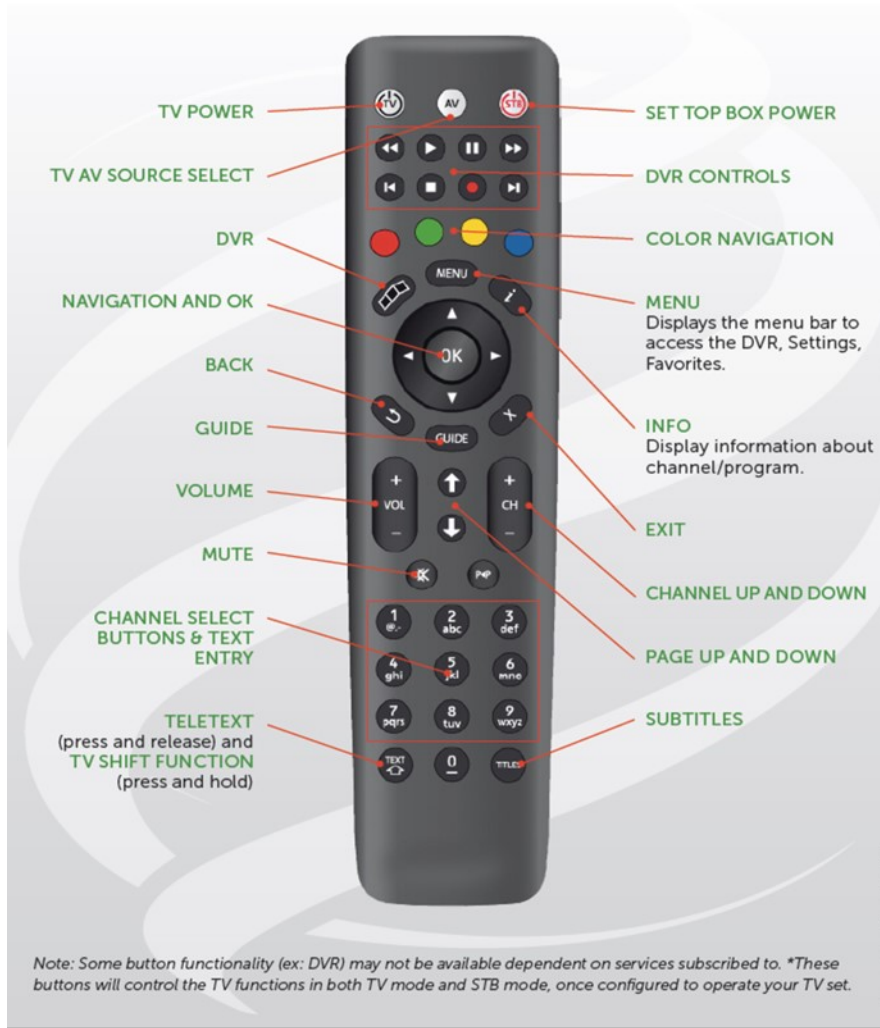

Remote Controls

ADB Remote

SHORTCUT BUTTONS			
			
CURRENT PROGRAM INFO	HELP	CHANNEL GUIDE	PREVIOUS MENU

Amino Advanced Remote (WILLOW)

Amino Advanced Remote (WILLOW)

SHORTCUT BUTTONS			
CURRENT PROGRAM INFO	HELP	CHANNEL GUIDE	PREVIOUS MENU
USER LOGIN SCREEN KEYS			
BACKSPACE		NEXT/ PREVIOUS USER	