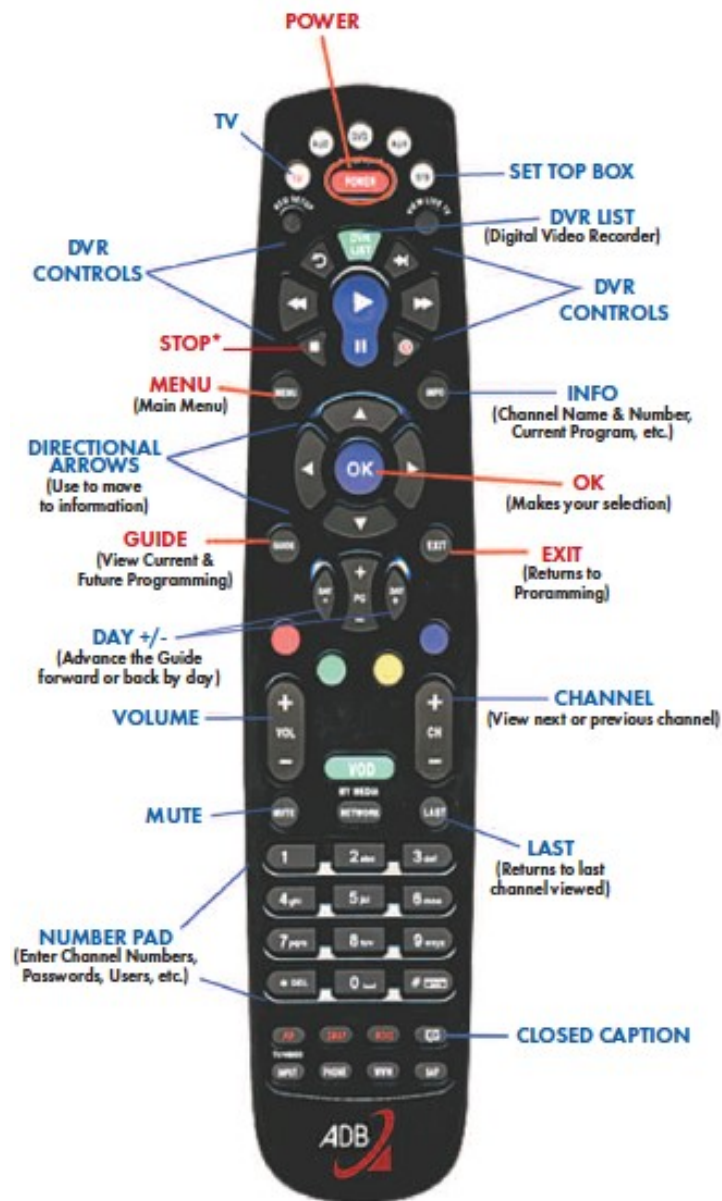

Remote Controls

ADB Remote

SHORTCUT BUTTONS			
			
CURRENT PROGRAM INFO	HELP	CHANNEL GUIDE	PREVIOUS MENU

Amino Advanced Remote (WILLOW)

Amino Advanced Remote (WILLOW)

SHORTCUT BUTTONS			
CURRENT PROGRAM INFO	HELP	CHANNEL GUIDE	PREVIOUS MENU
USER LOGIN SCREEN KEYS			
BACKSPACE		NEXT/ PREVIOUS USER	